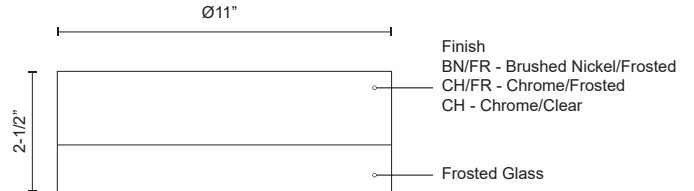

**BEDFORD
FM3511**
FLUSH MOUNT

PROJECT

DESCRIPTION

Single LED round flush mount ceiling fixture with three finishes. Round glass frosted or clear surface and painted white interior with chrome or brushed nickel finish. Equipped with our powerful 120V AC LED technology.

FM3511-CH
Chrome/Clear

FM3511-BN
Brushed
Nickel/Frosted

FM3511-CH/FR
Chrome/Frosted

SPECIFICATION DETAILS

Fixture Dimensions	D11" x H2-1/2"
Light Source	AC LED Module
Wattage	22W
Total Lumens	1600lm
Delivered Lumens	BN/FR-971lm
Voltage	120V
Color Temperature	3000K
CRI (Ra)	90CRI
Optional Color Temps	2700K - 5000K Available, Minimum Order Quantities Apply
LED Rated Life	50,000 hours
Dimming	100% - 10%, ELV Dimmer (Not Included)
Glass Details	Frosted Glass
Location	Dry
Mounting Style	All Orientation; Ceiling and Wall;
CEC Title 24 JA8	Yes, JA8-2022
Paint Finish	BN01; CH01;